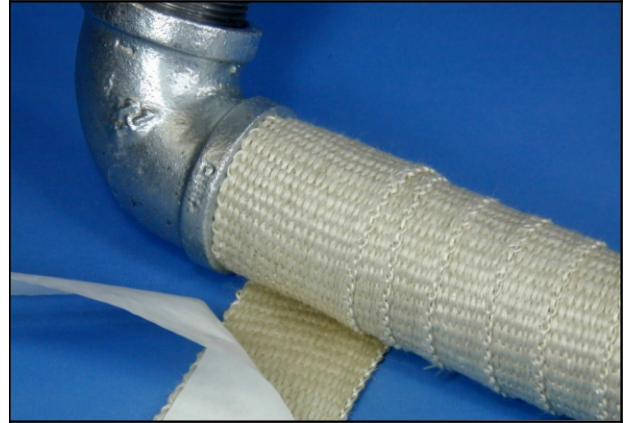

## Thermally Insulating Woven Ceramic Tape

### Highly Efficient Sticky Tape

- **Just Press and Stick**
- **Wraps Around Pipes, Equipment, etc.**
- **Excellent Adhesion to Metals, Ceramic & Glass**
- **Great for Thermal & Electrical Insulation**

Introducing, Thermeez™ 397PS Sticky Tapes.

Highly Efficient, High Temperature, Thermally Insulating, Woven Ceramic Tape Backed with High Temperature, Pressure Sensitive Adhesive.

Makes a neat, uniform application. Eliminates the twisting, slipping and unwrapping that occurs with standard tapes.

No more time wasted aligning and rewinding the tape. Just press and stick.

Thermeez™ 397PS is woven from durable, flexible, industrial grade ceramic fibers that have excellent chemical stability and resistance to thermal shock, corrosive attack and mechanical vibration and stress.